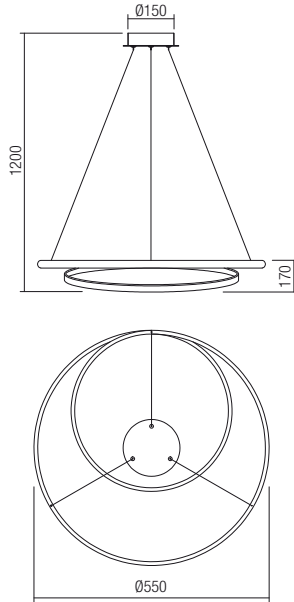

art. 01-1793 White
art. 01-1794 Bronze

Led type	SMD LED 2835 336 pcs x 0,089W
Power	30W
Input	220-240V, 50/60Hz
Color temperature	3000K
Lumen source	3300 lm
Lumen system	2490 lm
CRI	80
Dimmable (3 step)	☾

CE IP20