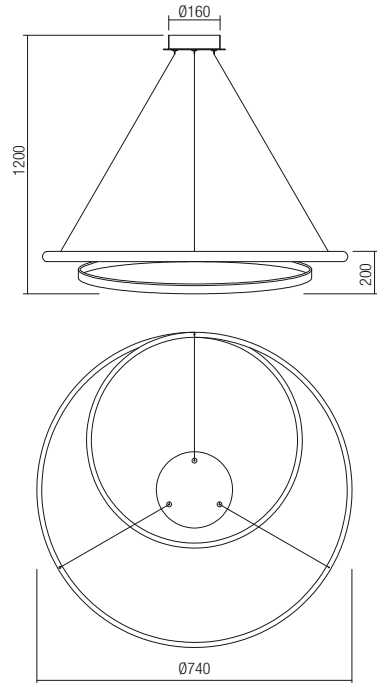

art. 01-1795 White
art. 01-1796 Bronze

Led type	SMD LED 2835 456 pcs x 0,087W
Power	40W
Input	220-240V, 50/60Hz
Color temperature	3000K
Lumen source	4400 lm
Lumen system	3360 lm
CRI	80
Dimmable (3 step)	☾

CE IP20