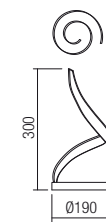

Led type	SMD LED 2835 132 pcs x 0,083W
Power	11W
Input	220-240V, 50/60Hz
Color temperature	3000K
Lumen source	1120 lm
Lumen system	715 lm
CRI	80
Not dimmable	☒

CE IP20