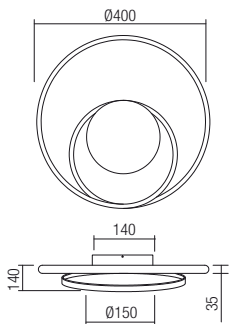

Torsion

EN

Series of interior light fixtures equipped with SMD LEDs, structure in aluminum and metal painted in mat white or with bronze finishing, diffuser of opal white silicone.

RO/IT/RU

Serie de corpuri de iluminat pentru interior echipate cu LED-uri SMD, structură din aluminiu și metal vopsit alb mat sau cu finisaj bronz, dispersor din silicon alb opal.

Serie di apparecchi per interni, equipaggiati con SMD LED, struttura in alluminio e metallo verniciata a polveri bianco opaco o finitura bronz, diffusore in silicone opalino bianco.

Серия светильников для внутреннего освещения, оснащенных светодиодами SMD, структура из алюминия и металла, окрашенных в электростатическом поле в белый матовый цвет или с бронзовой отделкой, рассеиватель из опалового белого силикона.

HU/BG/SK

Beltéri lámpa testek, SMD LED-el szerelve, matt fehér vagy bronz alumínium szerkezet, fehér opál szilikon diszperzór.

Серия от интериорни осветители с SMD LED платка, корпус от алуминий и метал, боядисани в бял или бронз мат, дифузер от бял силикон.

Séria vnútorných svietidiel vybavených LED diódami SMD, konštrukcia z hliníka a kovu lakovaná v matnej bielej alebo s bronzovou povrchovou úpravou, difúzor z opálového bieleho silikónu.

art. 01-1789 White
art. 01-1790 Bronze

Led type	SMD LED 2835 240 pcs x 0,10W
Power	26W
Input	220-240V, 50/60Hz
Color temperature	3000K
Lumen source	2610 lm
Lumen system	1690 lm
CRI	80
Dimmable (3 step)	☑

CE IP20

art. 01-1791 White
art. 01-1792 Bronze