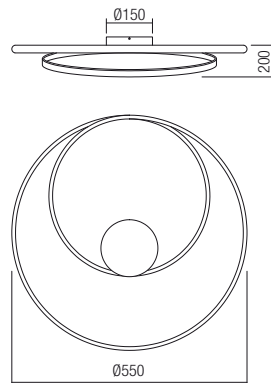

Led type	SMD LED 2835 336 pcs x 0,089W
Power	30W
Input	220-240V, 50/60Hz
Color temperature	3000K
Lumen source	3300 lm
Lumen system	2490 lm
CRI	80
Dimmable (3 step)	☑

CE IP20

art. 01-1815 White
art. 01-1816 Bronze

Led type	SMD LED 2835 132 pcs x 0,083W
Power	11W
Input	220-240V, 50/60Hz
Color temperature	3000K
Lumen source	1120 lm
Lumen system	715 lm
CRI	80
Not dimmable	☒

CE IP20